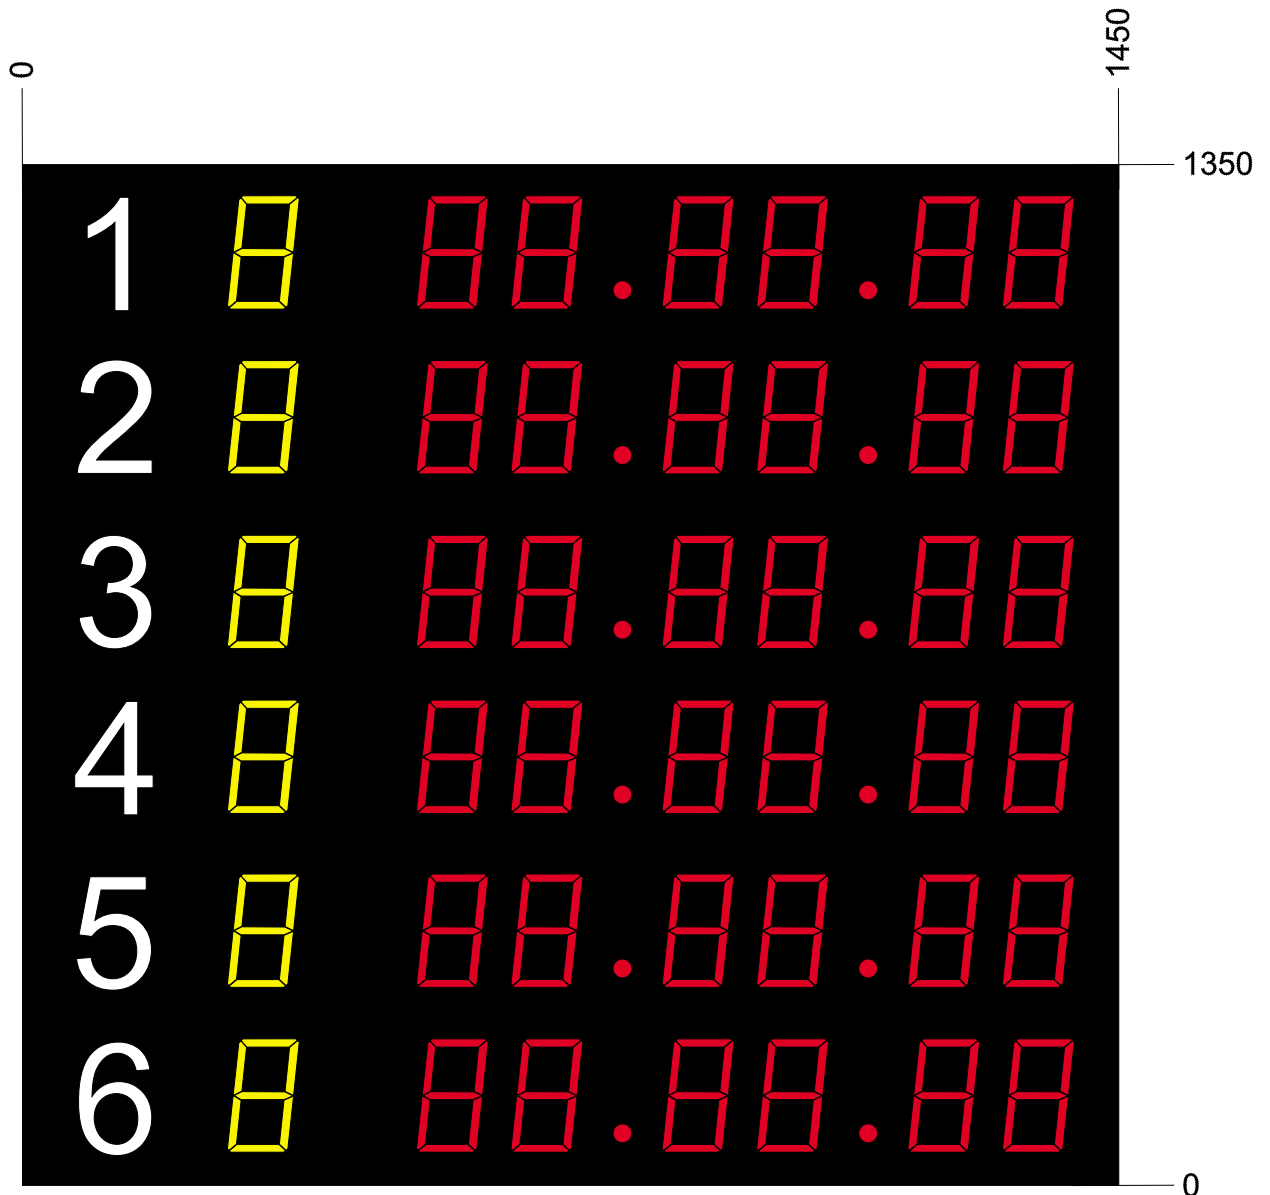

TB160

Scoreboard - swimming

Lane number: 15 cm digits - white foil

Ranking: 15 cm digits - yellow

Time (minuts, seconds, 1/100 seconds): 15 cm digits - red

NAUTRONIC
SCOREBOARD SYSTEM