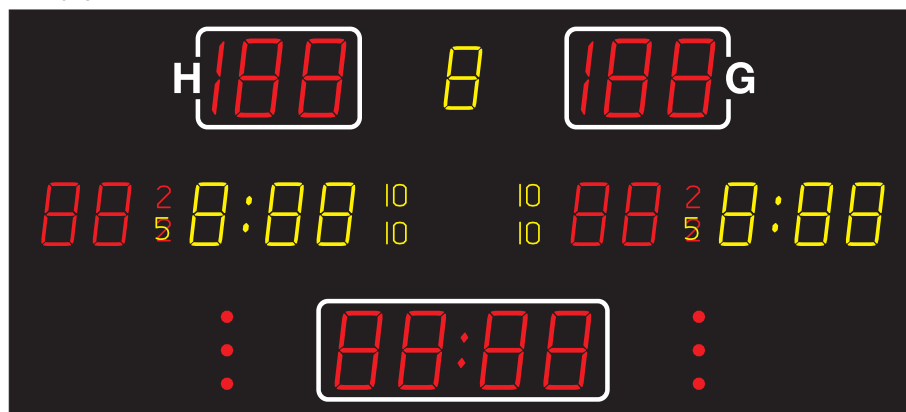

NA267x

Icehockey Scoreboard

Text lines for displaying team names or for advertising can be added to the top of most of our scoreboards. Please add the letter T to the item no. (ex. NA2666T)

NA2671

NA2675

	NA2671	NA2675
Team scores (199-199)	26 cm red	26 cm red
Period (9)	21 cm yellow	21 cm yellow
Game clock (99:59)	26 cm red	26 cm red
Time out	red dots	red dots
Indiv. player No.	21 cm red	21 cm red
Penalty (9:59)	21 cm yellow	21 cm yellow
Dimensions [cm]	400 x 135 x 8	300 x 135 x 8
Weight [kg]	105	80
Readability [m]	150	150
Textline / Team names	Optional (T)	Optional (T)
Wireless	Yes	Yes
Wired	Optional	Optional
Indoor	Yes	Yes
Outdoor	Optional	Optional