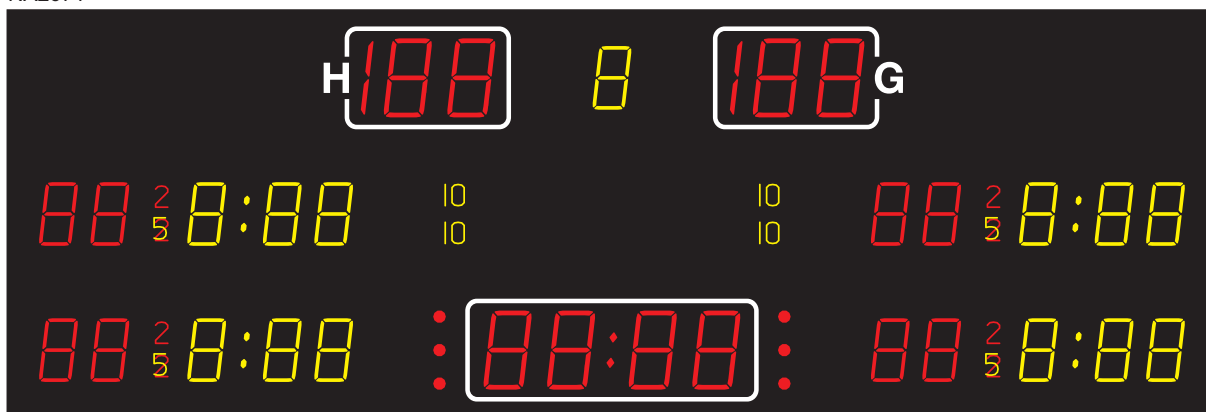

NA267x

Icehockey Scoreboard

Text lines for displaying team names or for advertising can be added to the top of most of our scoreboards. Please add the letter T to the item no. (ex. NA2666T)

NA2671

NA2675

	NA2671	NA2675
Team scores (199-199)	26 cm red	26 cm red
Period (9)	21 cm yellow	21 cm yellow
Game clock (99:59)	26 cm red	26 cm red
Time out	red dots	red dots
Indiv. player No.	21 cm red	21 cm red
Penalty (9:59)	21 cm yellow	21 cm yellow
Dimensions [cm]	400 x 135 x 8	300 x 135 x 8
Weight [kg]	105	80
Readability [m]	150	150
Textline / Team names	Optional (T)	Optional (T)
Wireless	Yes	Yes
Wired	Optional	Optional
Indoor	Yes	Yes
Outdoor	Optional	Optional