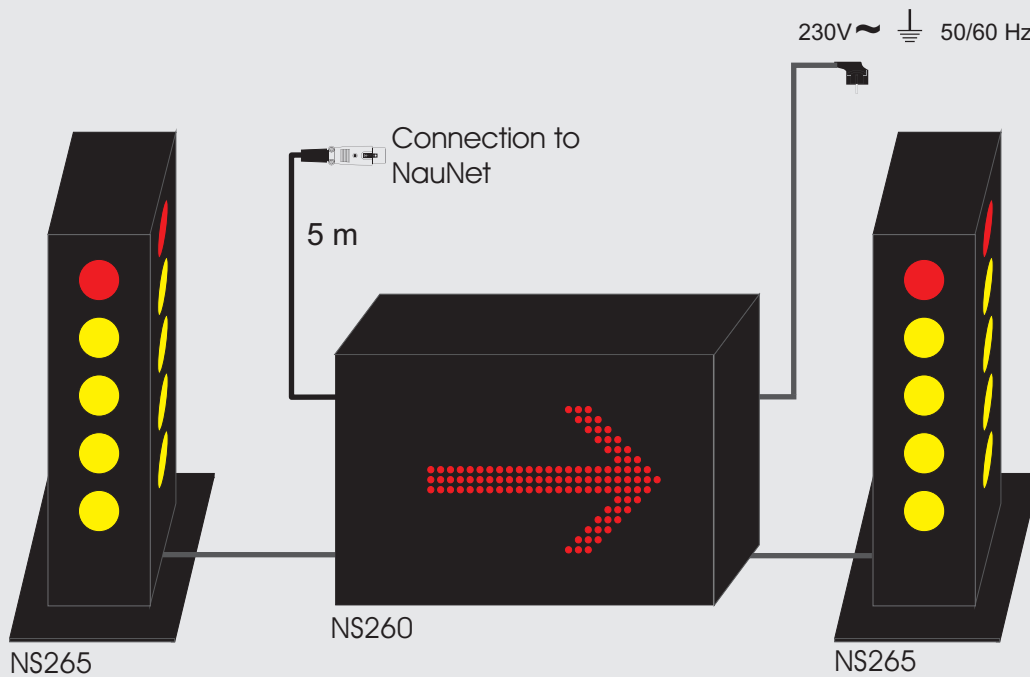

Basketball

FIBA
STUDY CENTRE
Partner

NS260 and NS265 are for use in basketball.

The NS260 is an alternating possession indicator, which comply with the rules of FIBA.

As an option to NS260 you can have the NS265 which is showing the team foul for each team, and can be seen 360° around (4-sided).

Every scoreboard produced by Nautronic a/s is a high quality product, which have gone through rigorous testing before leaving the factory and being shipped off to its destination anywhere in the world.

Basketball
NS260 - NS265

	NS260	NS265
arrow	19 x 30 cm red LED	
team foul		4 yellow dots 1 red dot
dim. h x w x d	30 x 46 x 10 cm	45 x 20 x 20 cm
power supply	230VAC 50/60Hz	From NS260