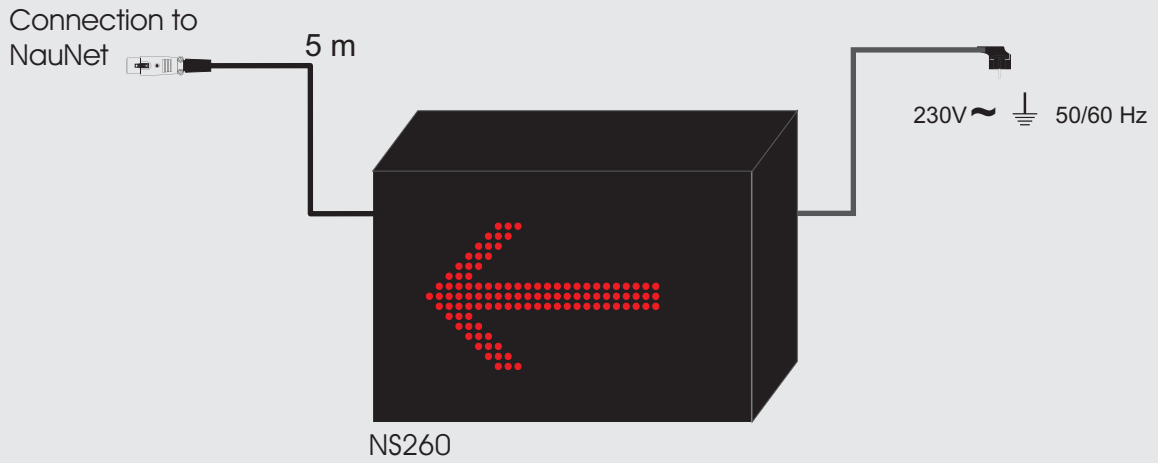

Basketball

FIBA
STUDY CENTRE
Partner

NS260 and NS265 are for use in basketball.

The NS260 is an alternating possession indicator, which comply with the rules of FIBA.

As an option to NS260 you can have the NS265 which is showing the team foul for each team, and can be seen 360° around (4-sided).

Basketball
NS260 - NS265

	NS260	NS265
arrow	19 x 30 cm red LED	
team foul		4 yellow dots 1 red dot
dim. h x w x d	30 x 46 x 10 cm	45 x 20 x 20 cm
power supply	230VAC 50/60Hz	From NS260