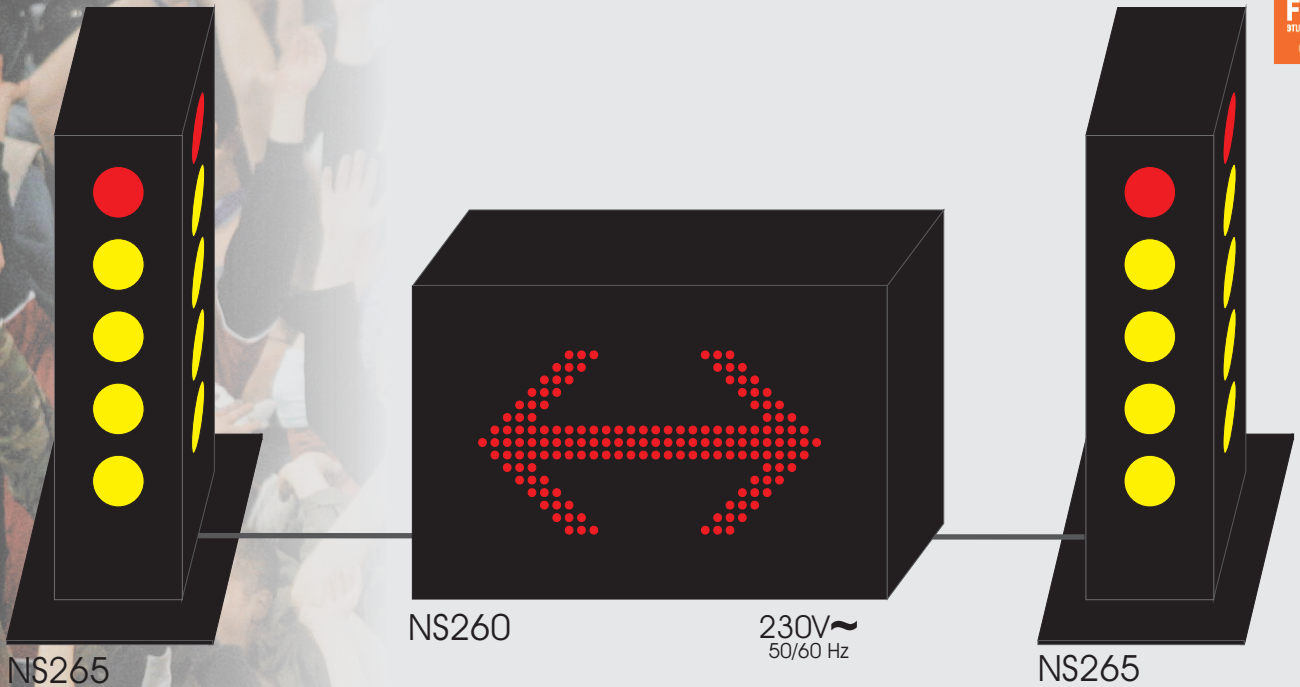

Basketball

FIBA
STUDY CENTRE
Partner

NS260 and NS265 are for use in basketball.

The NS260 is an alternating possession indicator, which comply with the rules of FIBA.

As an option to NS260 you can have the NS265 which is showing the team foul for each team, and can be seen 360° around (4-sided).

Nautronic a/s has many years of experience in developing modular multisport scoreboard systems. We constantly adapt scoreboard systems to the prevailing regulations by the governing sports federations.

Every scoreboard produced by Nautronic a/s is a high quality product, which have gone through rigorous testing before leaving the factory and being shipped off to its destination anywhere in the world.

Basketball
NS260 - NS265

	NS260	NS265
arrow	19 x 30 cm red LED	
team foul		4 yellow dots 1 red dot
dim. h x w x d	30 x 46 x 10 cm	45 x 20 x 20 cm
power supply	230VAC 50/60Hz	From NS260